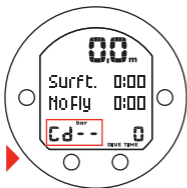

SUUNTO WIRELESS TRANSMITTER
QUICK GUIDE

Activate

1.

2.

3.

1.

2.

<10cm 0.3ft

<10cm 0.3ft

3.

No connection

FAIL

no conn

1.

<1.2m
4ft

(2.)

Low battery

High pressure

Technical Specifications

- Operating temperature: 0°C to 40°C / 32°F to 104°F
- Storage temperature: -20°C to +50°C / -4°F to +122°F
- Maximum depth of operation: 150 m / 492 ft (complying with EN 13319)
- Max. diameter: 40 mm / 1.57 in
- Length: 80 mm / 3.15 in
- Weight: 103 g / 3.6 oz
- Resolution: 1 bar / 1 psi
- Rated working pressure: 300 bar / 4000 psi
- Max. allowed pressure: 400 bar / 5800 psi